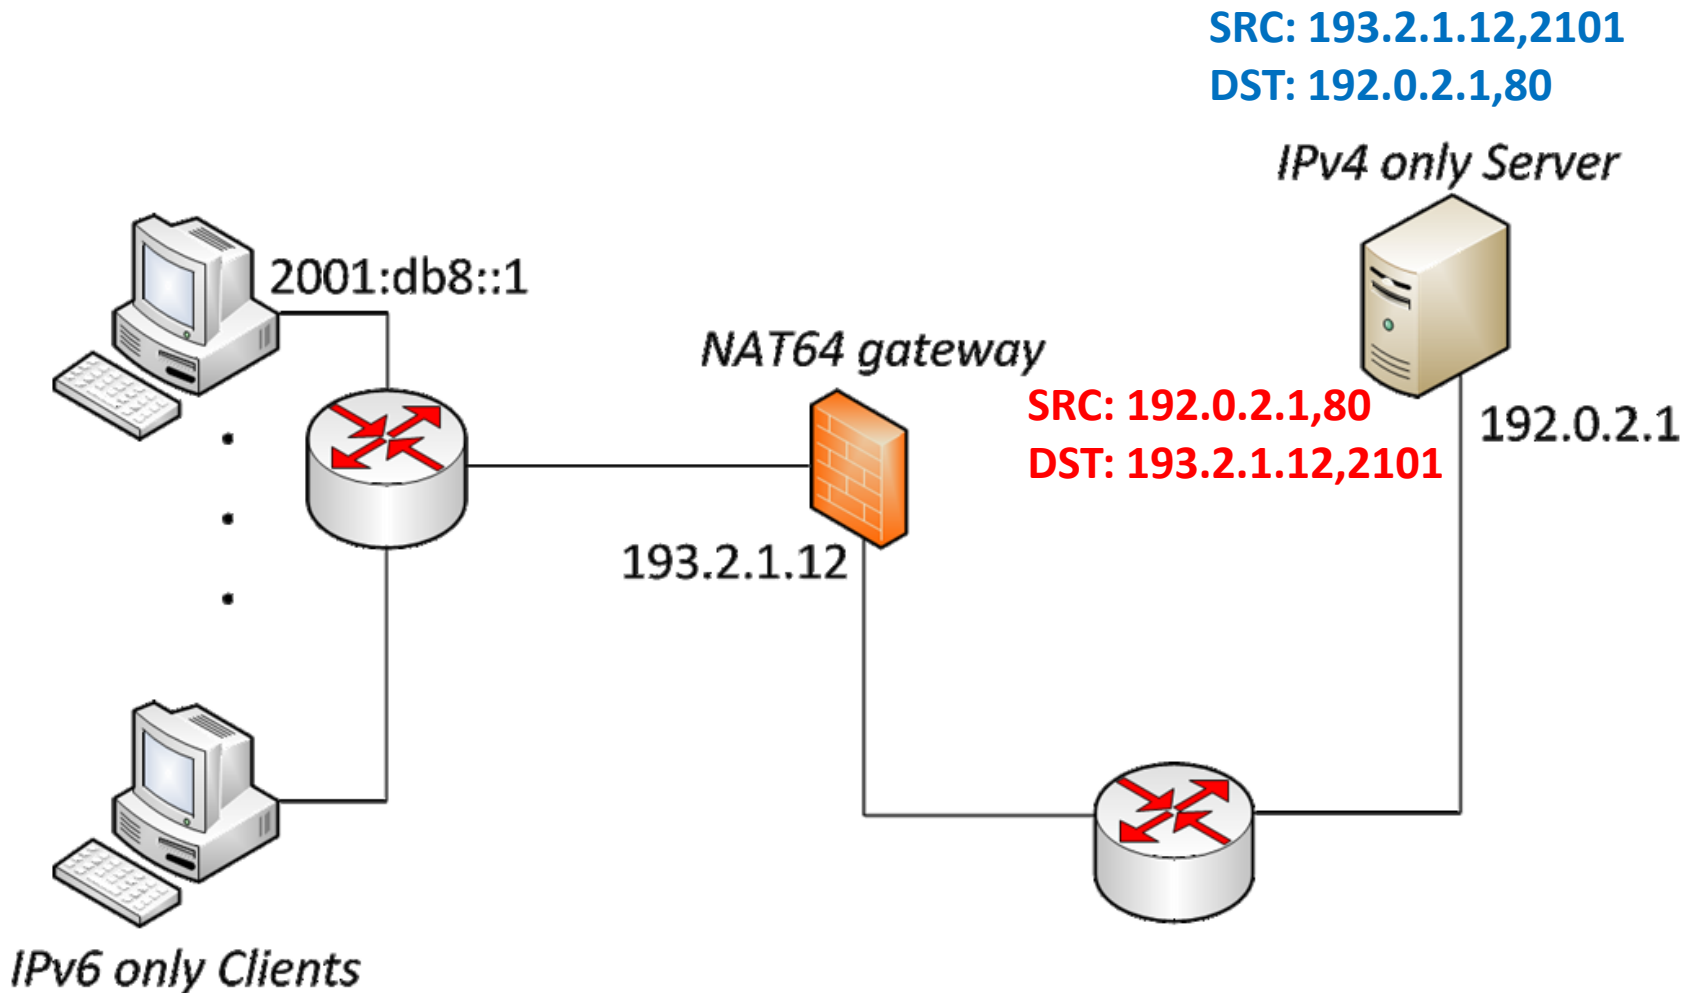

The Operation of NAT64

SRC: 2001:db8::1,50001
DST: 64:ff9b::192.0.2.1,80

The Operation of NAT64

SRC: 2001:db8::1,50001

DST: 64:ff9b::192.0.2.1,80

SRC: 2001:db8::1,50001

DST: 64:ff9b::192.0.2.1,80

The Operation of NAT64

The Operation of NAT64

The Operation of NAT64

The Operation of NAT64

The Operation of NAT64

The Operation of NAT64

SRC: 64:ff9b::192.0.2.1,80
DST: 2001:db8::1,50001

SRC: 64:ff9b::192.0.2.1,80
DST: 2001:db8::1,50001

IPv4 only Server