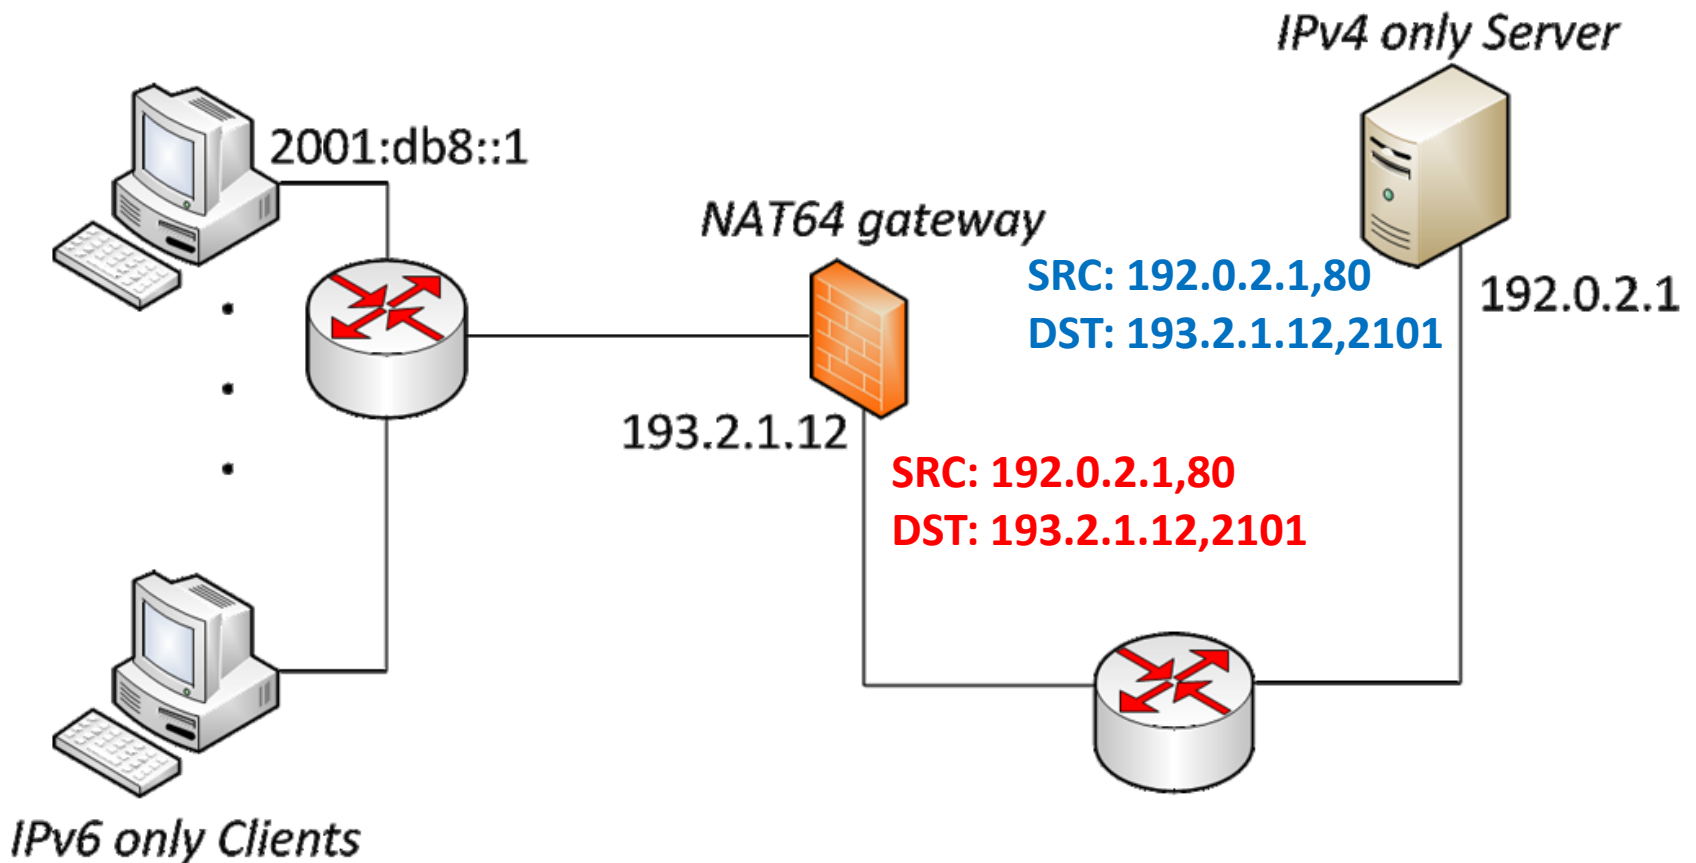

The Operation of NAT64

SRC: 2001:db8::1,50001
DST: 64:ff9b::192.0.2.1,80

The Operation of NAT64

SRC: 2001:db8::1,50001

DST: 64:ff9b::192.0.2.1,80

SRC: 2001:db8::1,50001

DST: 64:ff9b::192.0.2.1,80

The Operation of NAT64

The Operation of NAT64

The Operation of NAT64

The Operation of NAT64

The Operation of NAT64

The Operation of NAT64

SRC: 64:ff9b::192.0.2.1,80
DST: 2001:db8::1,50001

SRC: 64:ff9b::192.0.2.1,80
DST: 2001:db8::1,50001

IPv4 only Server