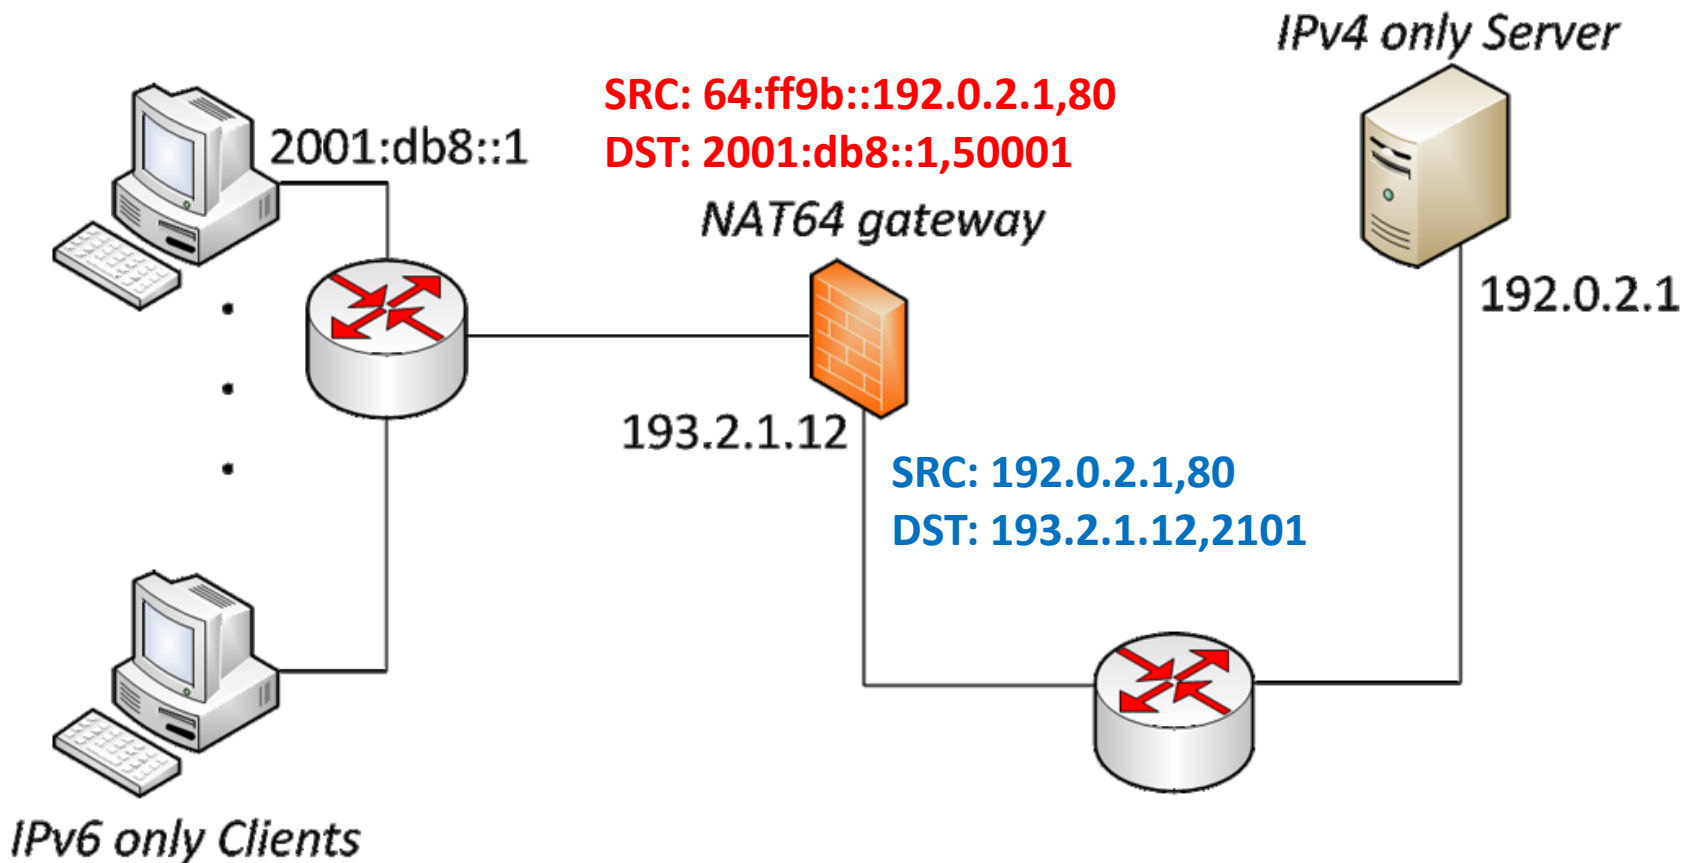

The Operation of NAT64

SRC: 2001:db8::1,50001
DST: 64:ff9b::192.0.2.1,80

The Operation of NAT64

SRC: 2001:db8::1,50001

DST: 64:ff9b::192.0.2.1,80

SRC: 2001:db8::1,50001

DST: 64:ff9b::192.0.2.1,80

The Operation of NAT64

The Operation of NAT64

The Operation of NAT64

The Operation of NAT64

The Operation of NAT64

The Operation of NAT64

SRC: 64:ff9b::192.0.2.1,80
DST: 2001:db8::1,50001

SRC: 64:ff9b::192.0.2.1,80
DST: 2001:db8::1,50001

IPv4 only Server