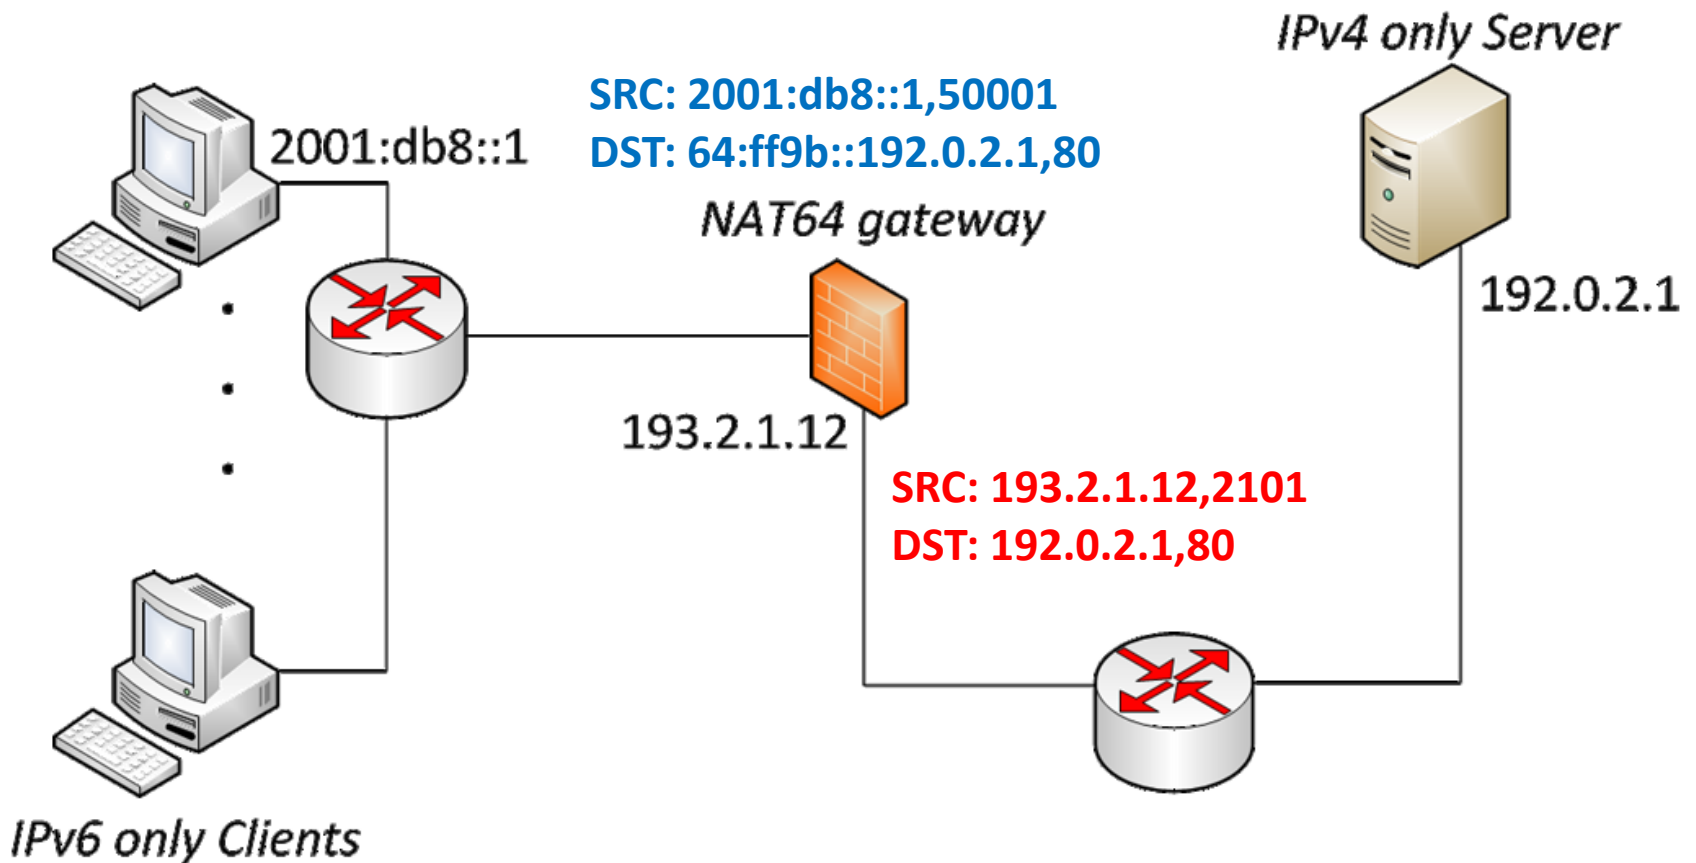

The Operation of NAT64

SRC: 2001:db8::1,50001
DST: 64:ff9b::192.0.2.1,80

The Operation of NAT64

SRC: 2001:db8::1,50001

DST: 64:ff9b::192.0.2.1,80

SRC: 2001:db8::1,50001

DST: 64:ff9b::192.0.2.1,80

The Operation of NAT64

The Operation of NAT64

The Operation of NAT64

The Operation of NAT64

The Operation of NAT64

The Operation of NAT64

SRC: 64:ff9b::192.0.2.1,80
DST: 2001:db8::1,50001

SRC: 64:ff9b::192.0.2.1,80
DST: 2001:db8::1,50001

IPv4 only Server