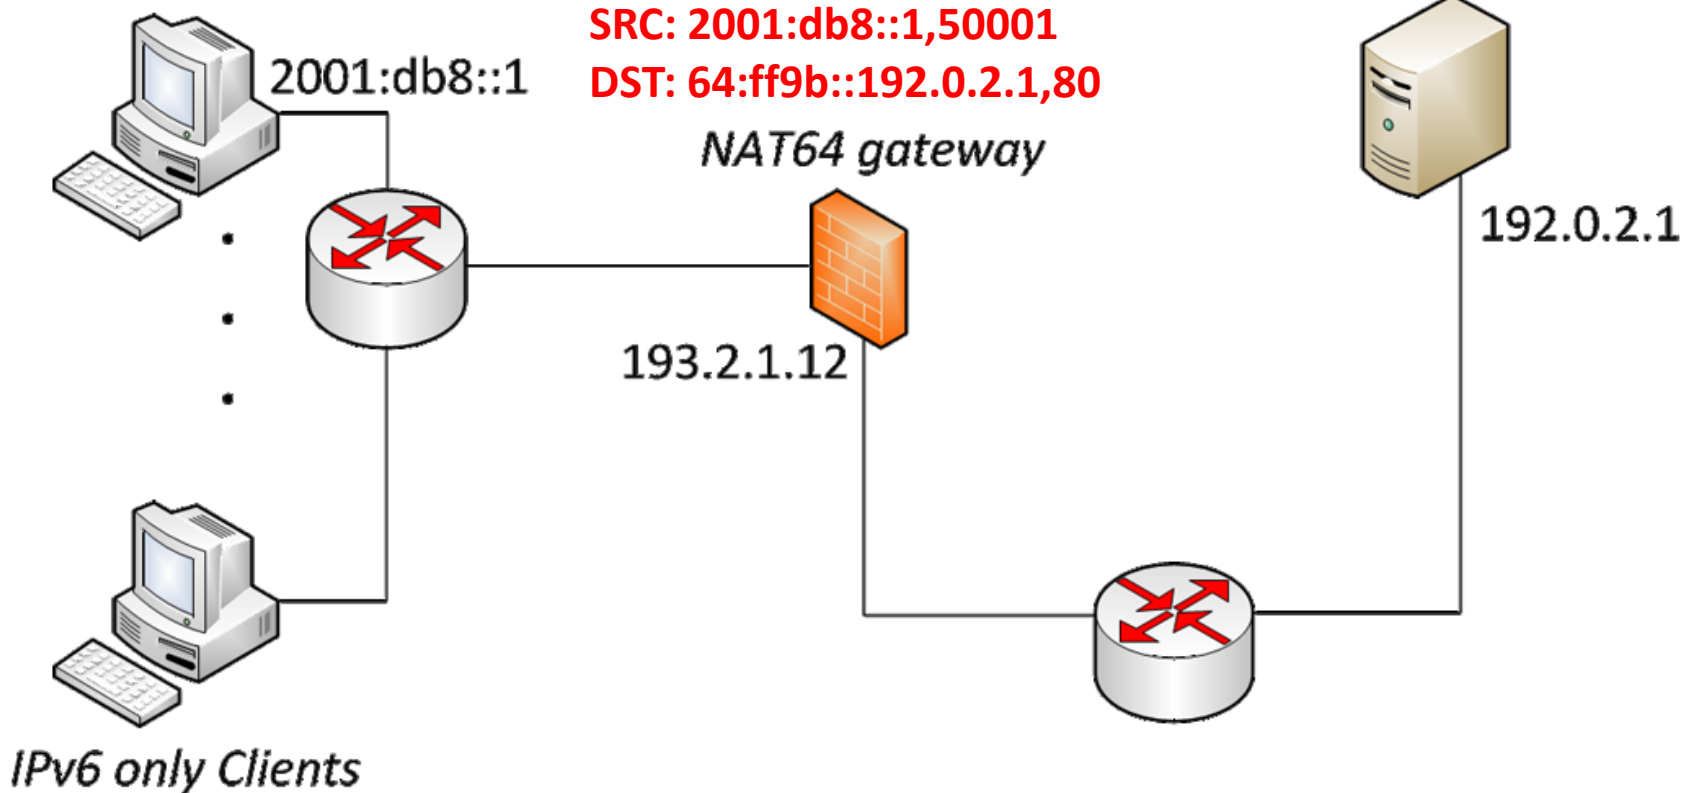

The Operation of NAT64

SRC: 2001:db8::1,50001
DST: 64:ff9b::192.0.2.1,80

The Operation of NAT64

SRC: 2001:db8::1,50001

DST: 64:ff9b::192.0.2.1,80

SRC: 2001:db8::1,50001

DST: 64:ff9b::192.0.2.1,80

The Operation of NAT64

The Operation of NAT64

The Operation of NAT64

The Operation of NAT64

The Operation of NAT64

The Operation of NAT64

SRC: 64:ff9b::192.0.2.1,80
DST: 2001:db8::1,50001

SRC: 64:ff9b::192.0.2.1,80
DST: 2001:db8::1,50001

IPv4 only Server