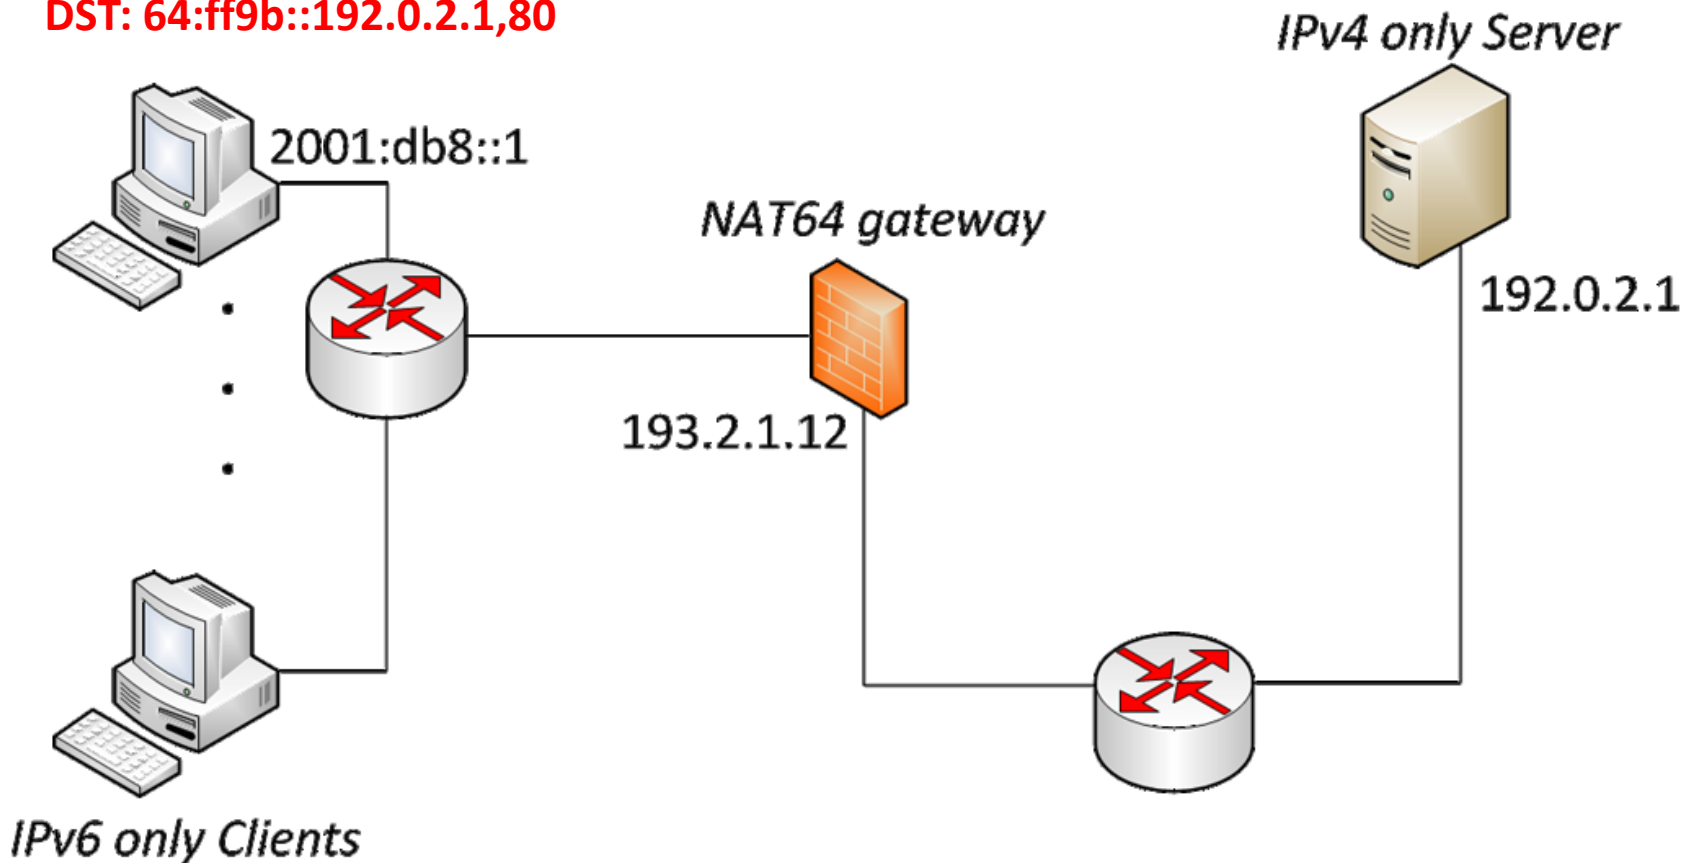

The Operation of NAT64

SRC: 2001:db8::1,50001
DST: 64:ff9b::192.0.2.1,80

The Operation of NAT64

SRC: 2001:db8::1,50001

DST: 64:ff9b::192.0.2.1,80

SRC: 2001:db8::1,50001

DST: 64:ff9b::192.0.2.1,80

The Operation of NAT64

The Operation of NAT64

The Operation of NAT64

The Operation of NAT64

The Operation of NAT64

The Operation of NAT64

SRC: 64:ff9b::192.0.2.1,80
DST: 2001:db8::1,50001

SRC: 64:ff9b::192.0.2.1,80
DST: 2001:db8::1,50001

IPv4 only Server