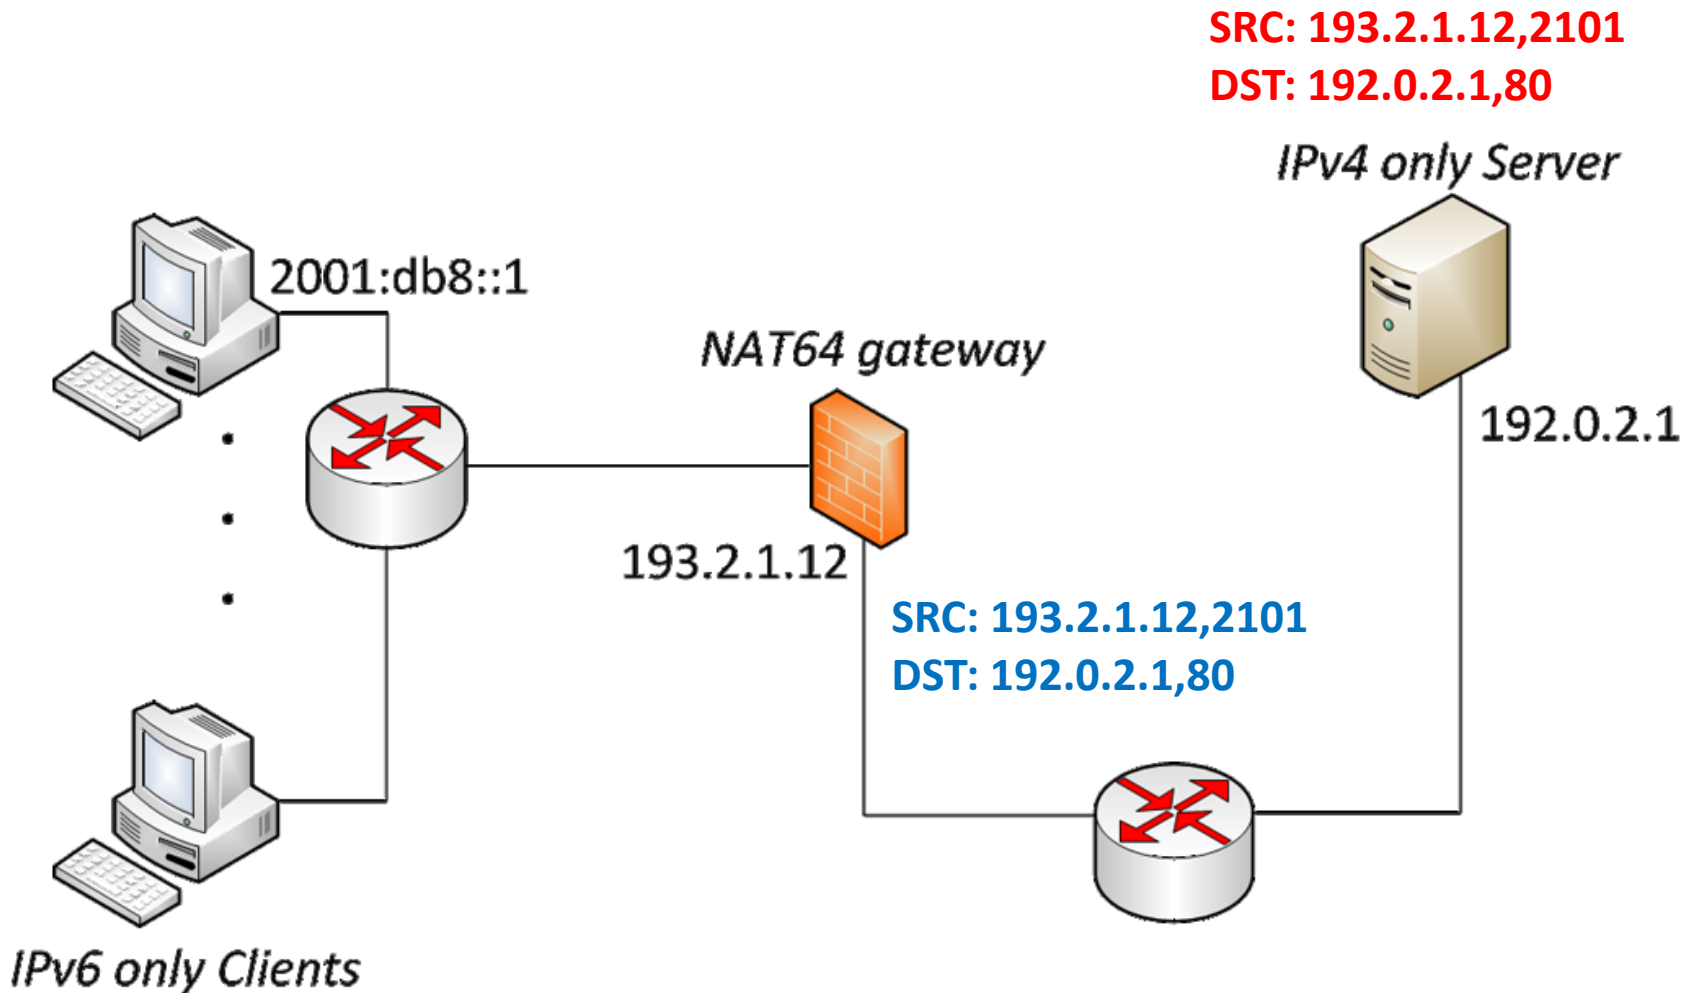

The Operation of NAT64

SRC: 2001:db8::1,50001
DST: 64:ff9b::192.0.2.1,80

The Operation of NAT64

SRC: 2001:db8::1,50001

DST: 64:ff9b::192.0.2.1,80

SRC: 2001:db8::1,50001

DST: 64:ff9b::192.0.2.1,80

The Operation of NAT64

The Operation of NAT64

The Operation of NAT64

The Operation of NAT64

The Operation of NAT64

The Operation of NAT64

SRC: 64:ff9b::192.0.2.1,80
DST: 2001:db8::1,50001

SRC: 64:ff9b::192.0.2.1,80
DST: 2001:db8::1,50001

IPv4 only Server